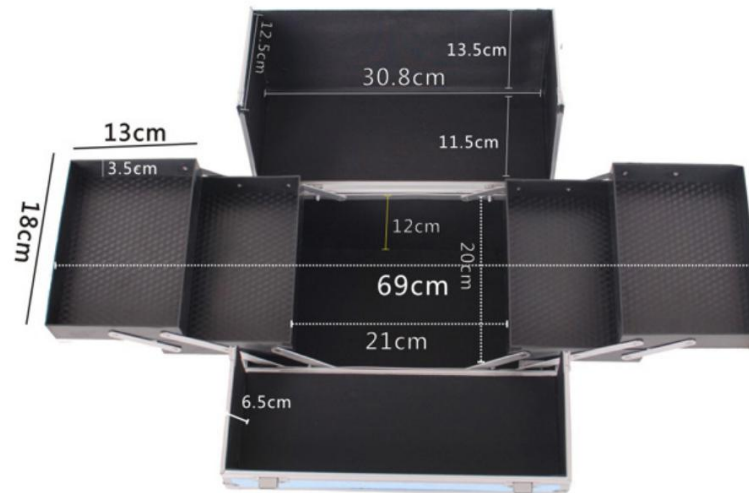

Wholesale Makeup Train Case

SUK0401.
SIZE: 25X17X17CM

SUK0402.
SIZE: 34X24X41CM

SUK0432.
 SIZE: 32X21X22.5CM

A

B

Makeup case size:

C

D

SUK0406.
SIZE: 32X18X22CM

two layers

three layers

A

B

C

D