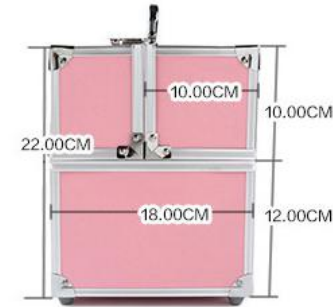

Wholesale Makeup Train Case

SUK0401.
SIZE: 25X17X17CM

SUK0402.
SIZE: 34X24X41CM

SUK0432.
 SIZE: 32X21X22.5CM

A

B

Makeup case size:

C

D

SUK0406.
SIZE: 32X18X22CM

two layers

three layers

A

B

C

D

E

F

G

H

SUK0407.
SIZE: 32X18X22CM

SUK04098.
SIZE: 365X220X26CM