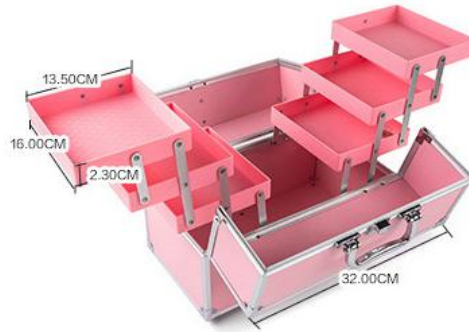

Wholesale Makeup Train Case

SUK0401.
SIZE: 25X17X17CM

SUK0402.
SIZE: 34X24X41CM

SUK0432.
 SIZE: 32X21X22.5CM

A

B

Makeup case size:

C

D

SUK0406.
SIZE: 32X18X22CM

two layers

three layers

A

B

C

D