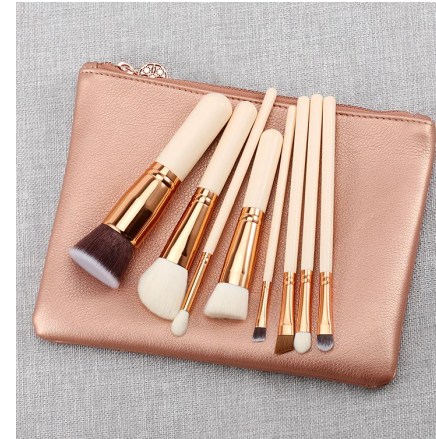

ST7002 – 7 PIECE makeup Brush set
Plastic handle

ST7023 – 10PIECE makeup Brush set
Plastic handle

ST7030 – 8 PIECE makeup Brush set
wooden handle

ST7037 – 10 PIECE makeup Brush set
Plastic handle

ST7038 – 7 PIECE makeup Brush set
Plastic handle

ST7039 – 11PIECE makeup Brush set
bamboo handle

ST7040 – 5 PIECE makeup Brush set
Plastic handle

ST7041 – 5 PIECE makeup Brush set
Plastic handle

Aovea – makeup Brush . Makeup bag & train Case .
www.aoveacosmetics.com